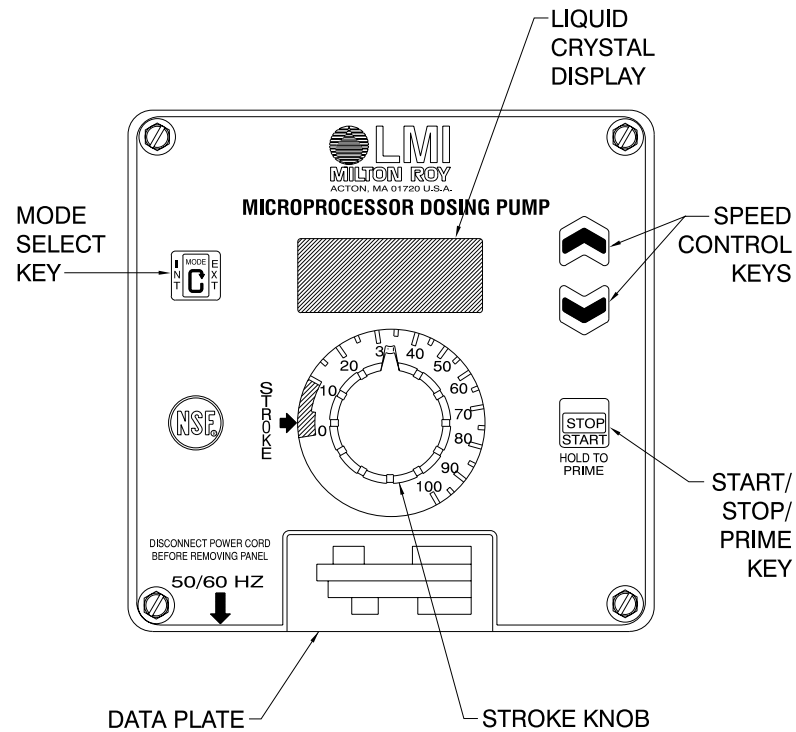

Series B9 Control Panel Detail