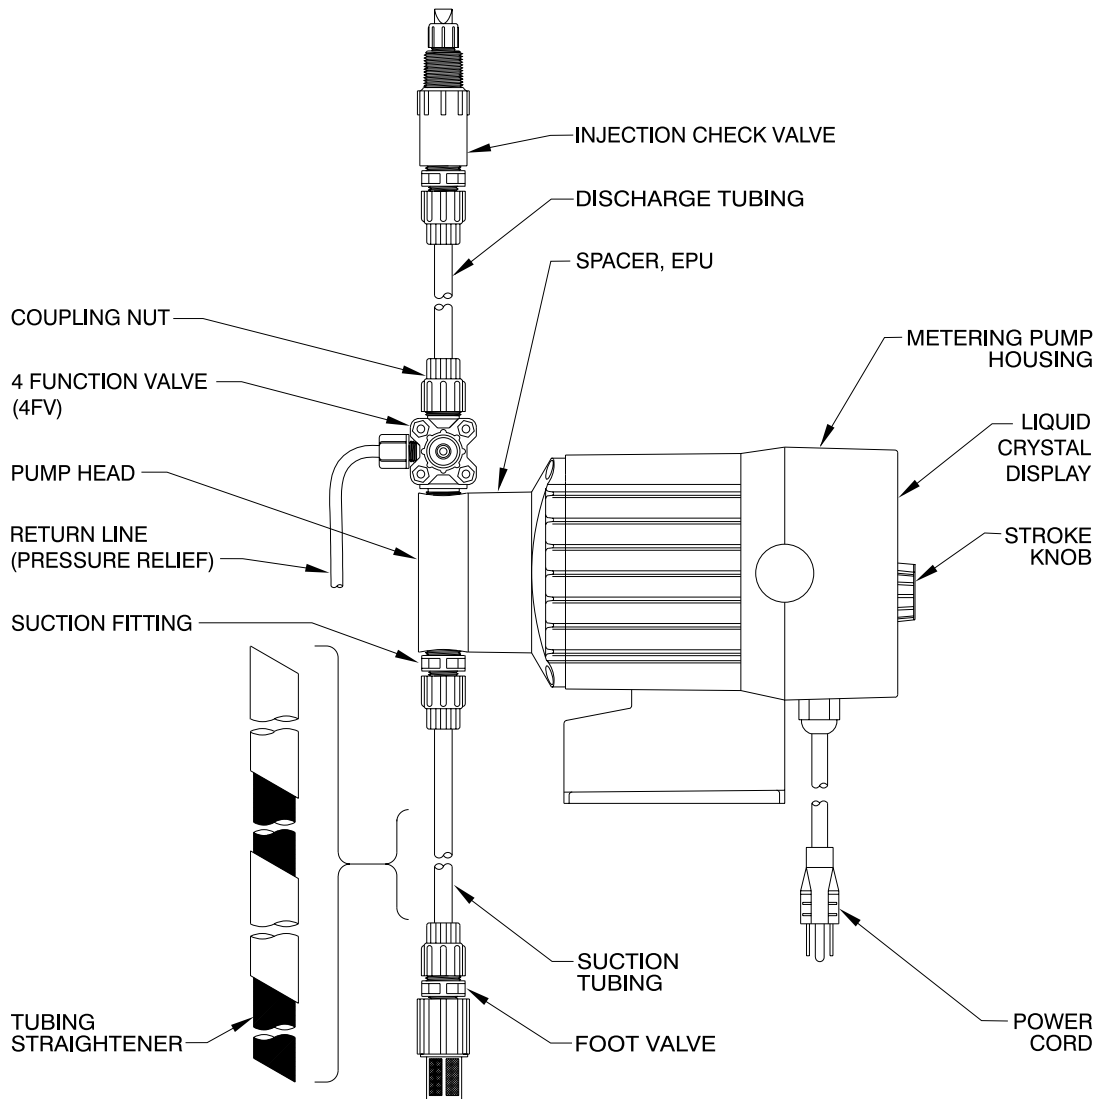

Instruction **Supplement**

Series B9

Electronic Metering Pump

Metering Pump Component Diagram