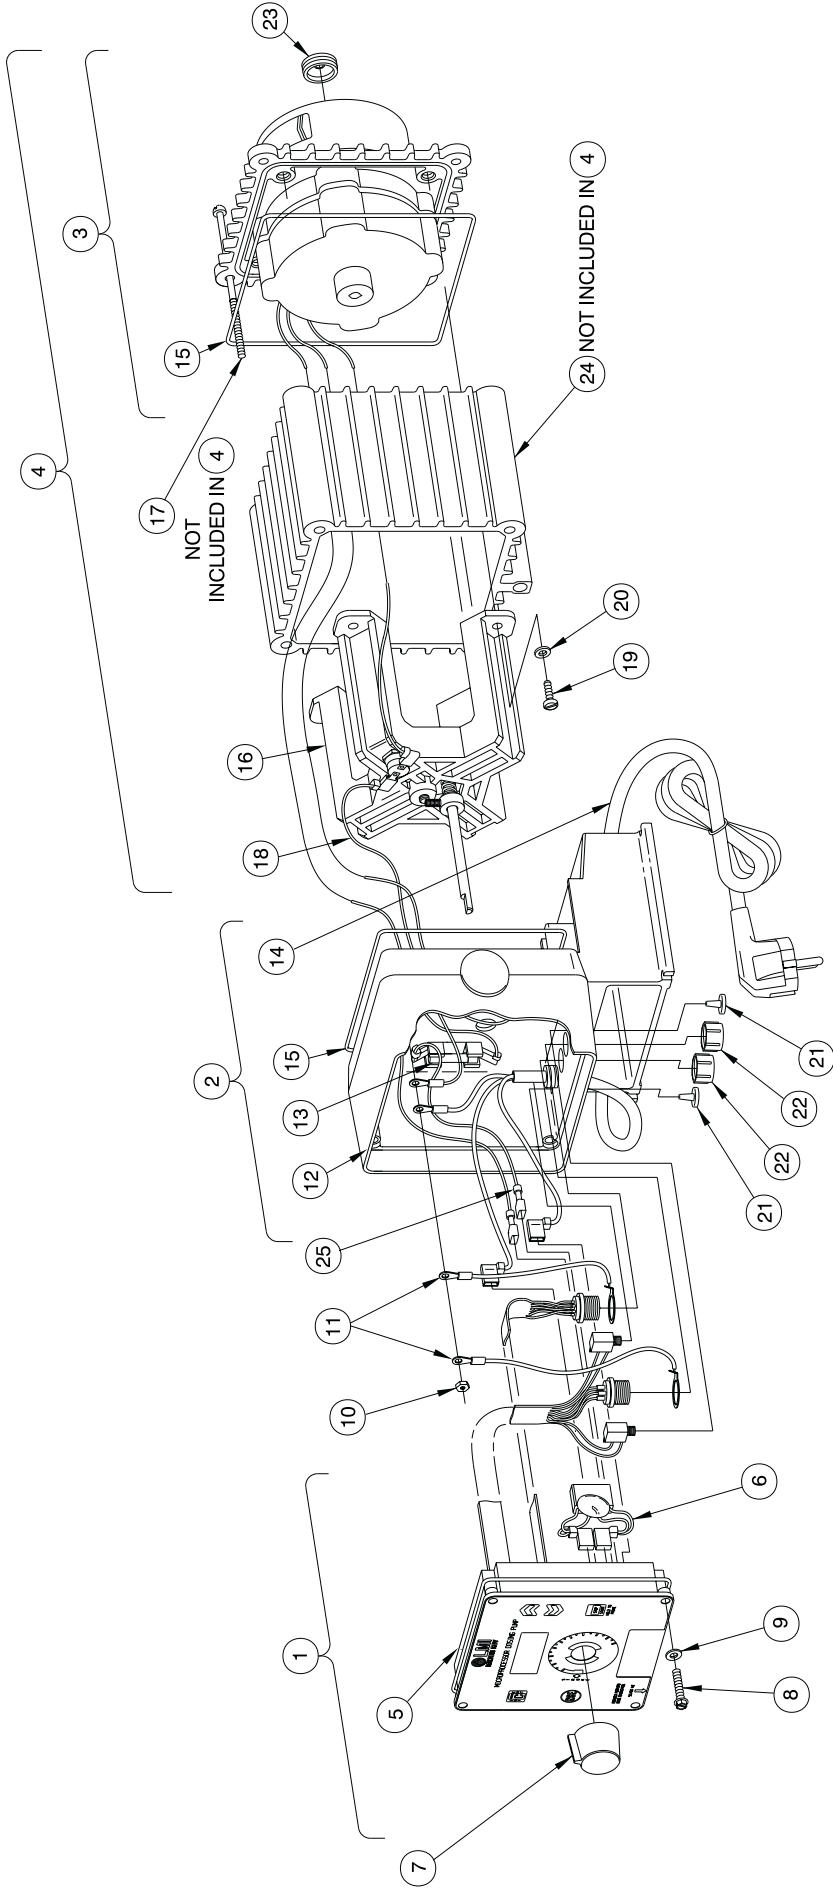

Series B9 Drive Assembly Exploded View Diagram

Series B9 Drive Assembly Parts List

KEY NO	MODEL SERIES	PART NO.	DESCRIPTION	QTY.
1	B911	35901CE	Control Panel Assembly, 120V	1
	B921, B931, B941	35895CE	Control Panel Assembly, 120V	1
	B912, B913, B915, B916, B917	35954CE	Control Panel Assembly, 230V	1
	B922, B923, B925, B926, B927	35953CE	Control Panel Assembly, 230V	1
	B932, B933, B935, B936, B937			
	B942, B943, B945, B946, B947			
2	B911, B921, B931, B941	35949CE	Housing Assembly, 120V	1
	B912, B922, B932, B942	35955CE	Housing Assembly, 230V	1
	B913, B923, B933, B943	35950CE	Housing Assembly, 220-240V/DIN	1
	B915, B925, B935, B945	35951CE	Housing Assembly, 220-240V/UK	1
	B916, B926, B936, B946	35956CE	Housing Assembly, 220-240V/AUST	1
	B917, B927, B937, B947	35952CE	Housing Assembly, 220-240C SWISS	1
	B911, B921	26893CE	EPU and Spacer Assembly	1
	B912, B913, B915, B916, B917	26894CE		
	B922, B923, B925, B926, B927			
	B932, B933, B935, B936, B937			
B942, B943, B945, B946, B947				
3	B911, B921	31927CE	EPU & Spacer Assembly w/Stroke Adj.	1
	B912, B913, B915, B916, B917	31928CE		
	B922, B923, B925, B926, B927			
	B731	31929CE		
	B932, B933, B935, B936, B937	31930CE		
	B941	31931CE		
	B942, B943, B945, B946, B947	31932CE		
	B9	10166	O-Ring	1
	B911, B921, B931, B941	35254	Varistor Assembly, 120V	1
	B912, B913, B915, B916, B917	35255	Varistor Assembly, 230V	1
B922, B923, B925, B926, B927				
B932, B933, B935, B936, B937				
B942, B943, B945, B946, B947				
7	B9	31891	Stroke Knob	1
8	B9	30306	Screw, Self Tapping	4
9	B9	33889	Washer	4